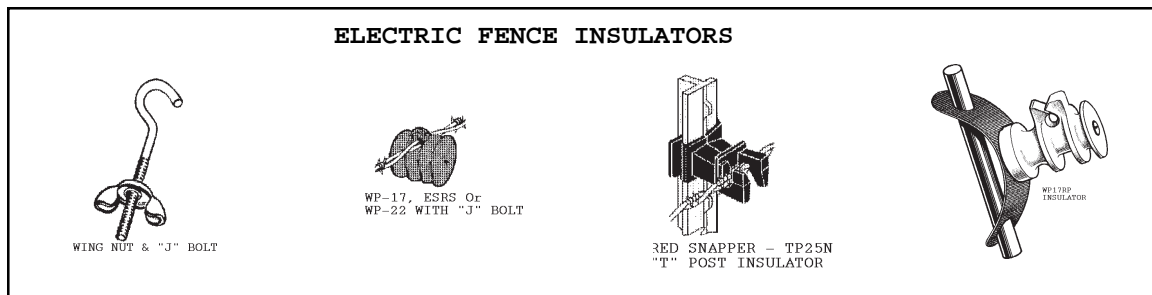

REPLACES ALL PREVIOUS PRICE SHEETS

ELECTRIC FENCE INSULATORS

		Per Package
		<u>WHSE</u>
3015-000-0170	WP 17 Universal Plastic Insulator Only Use with J Bolt Mtg. 25 Per Pkg.	1.55
3015-000-0317	#317 "J" Bolts with Wing Nuts - For Use With Insulator Only for Univ. Mtg. 25 Per Pkg.	1.15
3015-000-0600	TPX-100 Extender Insulator and Mount for Use with Studded Tee Posts Per each	.10
3015-000-0400	ESRS Plastic Insulator Only - 20 Per Pkg.	.90
3015-100-0253	TP25N Red Snapper Insulators for Tee Posts 25 Per Pkg.	2.45