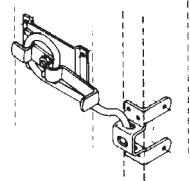

REPLACES ALL PREVIOUS PRICE SHEETS

STARLINE DOOR HARDWARE AND ACCESSORIES

4030-500-3404 #643404 Door Snugger  
 21 Link Chain for 2" x 6" Wood Frame Doors.  
 Two 1/2" Rods and Four Rod Supports.  
 Galvanized Steel. Per Set 17.00

4030-500-0586 #710586 Latch and End Gate Fastener  
 For Sliding or Swinging Doors  
 Reversible for either hand.  
 Bolt Serves as Door Pull. - Can be padlocked.  
 Galvanized Steel Per Each 8.35

4030-500-1303 #651303 Cam Latch  
 One Hand Operation. - Lever up to open, down to latch.  
 Built in 3/8" Cam-Action pulls door against the jamb  
 to stop rattling. Can only be operated from inside  
 of the building - no exposed locks.  
 Packed in Pairs - One Right Hand - One Left Hand  
 Per Pack 24.82

4030-500-0590 #710590 Universal Stay Roller  
 Mounts on Building Wall, or in Concrete  
 with Bracket Legs Inverted for Anchor.  
 Adjusts for 1" to 2" Doors. Galvanized  
 12 Ga. Mounting Angle with Dupont Delrin  
 Wheel which will not mar door finish.  
 Per Each 6.35