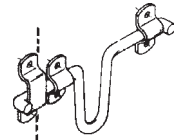

REPLACES ALL PREVIOUS PRICE SHEETS

STARLINE DOOR HARDWARE AND ACCESSORIES

4030-500-3404 #643404 Door Snugger  
 21 Link Chain for 2" x 6" Wood Frame Doors.  
 Two 1/2" Rods and Four Rod Supports.  
 Galvanized Steel. Per Set 17.00

4030-500-0586 #710586 Latch and End Gate Fastener  
 For Sliding or Swinging Doors  
 Reversible for either hand.  
 Bolt Serves as Door Pull. - Can be padlocked.  
 Galvanized Steel Per Each 8.35

4030-500-1303 #651303 Cam Latch  
 One Hand Operation. - Lever up to open, down to latch.  
 Built in 3/8" Cam-Action pulls door against the jamb  
 to stop rattling. Can only be operated from inside  
 of the building - no exposed locks.  
 Packed in Pairs - One Right Hand - One Left Hand  
 Per Pack 24.82

4030-500-0590 #710590 Universal Stay Roller  
 Mounts on Building Wall, or in Concrete  
 with Bracket Legs Inverted for Anchor.  
 Adjusts for 1" to 2" Doors. Galvanized  
 12 Ga. Mounting Angle with Dupont Delrin  
 Wheel which will not mar door finish.  
 Per Each 6.35