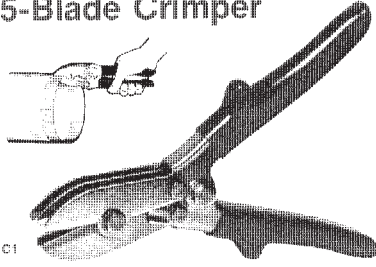

REPLACES ALL PREVIOUS PRICE LISTS

5-Blade Crimper

C1

Hand Notcher

N1

Hand Seamer

S2

Snap Lock Punches

SL1

FOR VINYL ONLY
SL8

Folding Tool

Dividers

24

18

VINYL & ALUMINUM Nail Hole Slot Punch

NHP1