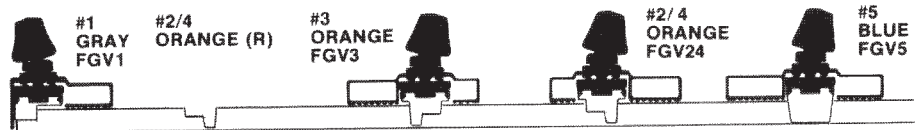

REPLACES ALL PREVIOUS PRICE LISTS

MALCO FASGROOV DUCT BOARD TOOLS

1081-240-0001	FGSLK Ship-Lap Tool Kit	Price Each
1081-240-0203	FGF Duct Board Knife - Female Ship-lap	Inquire
	Kit Parts Available Separately - Inquire	10.74

FasGroov Kits
SHIPLAP KIT #FGSLK

Kit consists of the following:

FGV1	#1 Tool	FGK	Duct Knife
FGV24	#2/4 Tool	FGM	Male Shiplap Knife
FGV3	#3 Tool	FGF	Female Shiplap Knife
FGV5	#5 Tool	FGC	Tool Case
FGV6	#6 Tool	SL5300	Manual
FGS	Square		

Tru-Lok™

AN IMPROVED AND EXPANDED TRU-LOK™ LINE OF POWER RETURN TAPES.

NEW 1" x 30' TRU-LOK™
1" blades are self supporting up to 7 feet.

NEW BLADE BUMPERS
Protects blade tip from retraction shock

NEW LIGHTED TRU-LOKS™
Ideal for measuring in dirty or dark work areas.

Wood Rules

Deluxe Hand Riveter

Tinner's Circumference Rules

Catalog Number	Lgth.	Upper Scale Graduations	Lower Scale Graduations
36BS	36"	Increments to 1/16" both sides.	113 circumference inches in 1/8" increments both sides.
48BS	48"	Increments to 1/16" both sides.	150 circumference inches in 1/8" increments both sides.