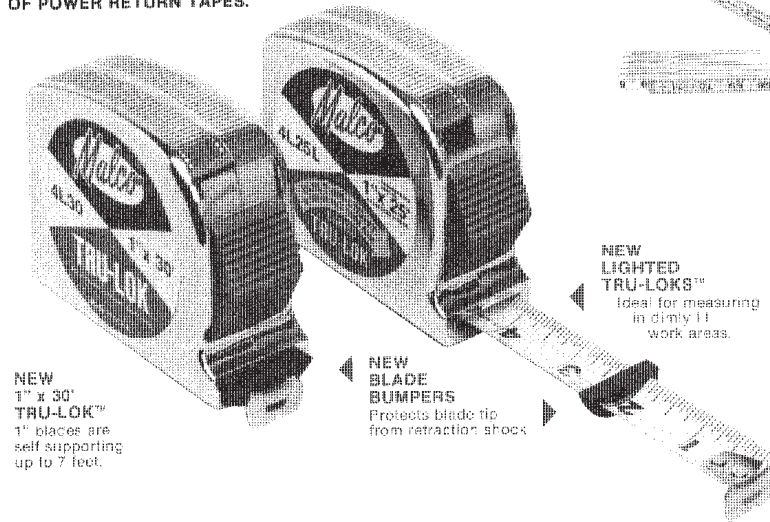

FGSLK Shiplap Kit

FasGroov Kits
SHIPLAP KIT #FGSLK

Kit consists of the following:

FGV1	#1 Tool	FGK	Duct Knife
FGV24	#2/4 Tool	FGM	Male Shiplap Knife
FGV3	#3 Tool	FGF	Female Shiplap Knife
FGV5	#5 Tool	FGC	Tool Case
FGV6	#6 Tool	SL5300	Manual
FGS	Square		

Tru-Lok™

AN IMPROVED AND EXPANDED TRU-LOK™ LINE OF POWER RETURN TAPES.

NEW 1" x 30' TRU-LOK™
1" blades are self supporting up to 7 feet.

NEW BLADE BUMPERS
Protects blade tip from retraction shock

NEW LIGHTED TRU-LOKS™
Ideal for measuring in dirty or dark work areas.