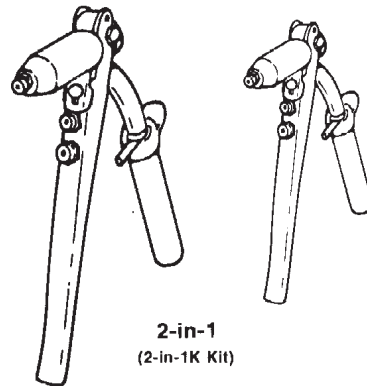

FGSLK Shiplap Kit

FasGroov Kits
SHIPLAP KIT #FGSLK

Kit consists of the following:

FGV1	#1 Tool	FGK	Duct Knife
FGV24	#2/4 Tool	FGM	Male Shiplap Knife
FGV3	#3 Tool	FGF	Female Shiplap Knife
FGV5	#5 Tool	FGC	Tool Case
FGV6	#6 Tool	SL5300	Manual
FGS	Square		

Tru-Lok™

AN IMPROVED AND EXPANDED TRU-LOK™ LINE OF POWER RETURN TAPES.

NEW 1" x 30' TRU-LOK™
1" blades are self supporting up to 7 feet.

NEW BLADE BUMPERS
Protects blade tip from retraction shock

NEW LIGHTED TRU-LOKS™
Ideal for measuring in dirty or dark work areas.

Wood Rules

Deluxe Hand Riveter

2-in-1 (2-in-1K Kit)

Tinner's Circumference Rules

Catalog Number	Lgth.	Upper Scale Graduations	Lower Scale Graduations
36BS	36"	Increments to 1/16" both sides.	113 circumference inches in 1/8" increments both sides.
48BS	48"	Increments to 1/16" both sides.	150 circumference inches in 1/8" increments both sides.