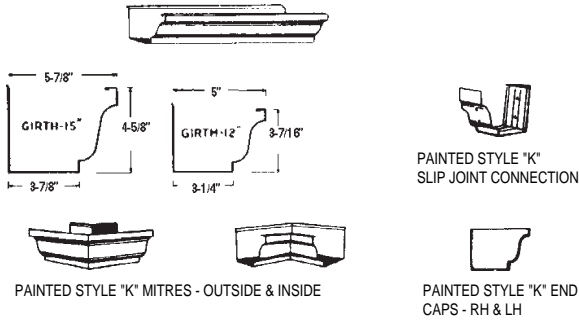

RAIN CARRYING MATERIALS

STYLE "K" PAINTED STEEL GUTTER - WHITE OR BROWN

PAINTED STEEL SQUARE CONDUCTOR PIPE - WHITE OR BROWN

PAINTED STYLE K GUTTER AND ACCESSORIES

Painted White or Brown on Full 1-1/4 Oz. Galvanized Steel

STYLE K PAINTED GUTTER

DESCRIPTION	Unit	Qty.	Price Per Ft.
5" Std.Ga.White K Gutter - 10'	Ft.	1	
	Ctn.	100'	
	5 - Ctn.	500'	
5" Std.Ga.White K Gutter - 20'	Ft.	1	
	Ctn.	100'	
	5 - Ctn.	500'	
5"Std.Ga.K Brown Gutter - 10'	Ft.	1	
	Ctn.	100'	
	5 - Ctn.	500'	
5"Std.Ga.Brown K Gutter - 20'	Ft.	1	
	Ctn.	100'	
	5 - Ctn.	500'	
6"26Ga.White K Gutter-20'-Ctns	Ft.	1	
	Ctn.	100'	
	5 - Ctn.	500'	
6"26Ga.White K Gutter-10'-Ctns	Ft.	1	
	Ctn.	100'	
	5 - Ctn.	500'	
6"26Ga.Brown K Gutter-20'-Ctns	Ft.	1	
	Ctn.	100'	
	5 - Ctn.	500'	
6"26Ga.Brown K Gutter-10'-Ctns	Ft.	1	
	Ctn.	100'	
	5 - Ctn.	500'	