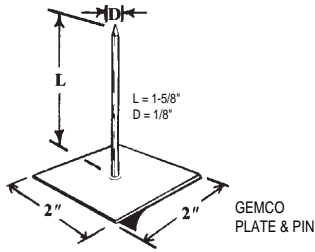

# DUCT-TAPE, INSULATION, BOARD, TAKEOFFS & CLIPS

**No. 153**  
Spin Fitting  
with Damper and Scoop

**No. 262**  
Tab Collar Takeoff

### DUCT TAPE

DESCRIPTION	Unit	Qty.	Price
#90T - 2" x 60 Yd. Duct Tape	Each	1	
	Case	24	
#290 - 2"x 50 Yd. Alum. Foil Duct Tape	Each	1	
#290 - 3"x 50 Yd. Alum. Foil Duct Tape	Each	1	

#### DUCT LINER

DESCRIPTION	Unit	Qty.	Price
1/2" x 48" x 100' Duct Liner - 2.0#/Cu. Ft.	Ft.	1	
	Roll	100	
	2 - Roll	200	
1" x 48" x 100' Duct Liner - 1.5#/Cu.Ft.	Ft.	1	
	Roll	100	
	2 - Roll	200	
2" x 48" x 50' Duct Liner - 1.5#/Cu. Ft.	Ft.	1	
	Roll	50	