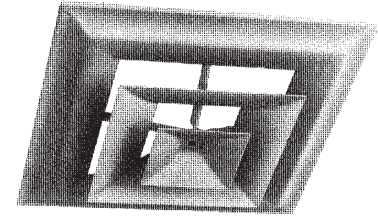

## ROUND CEILING DIFFUSERS

Steel - Painted White

#16 Step Down - #11 Mounting Flange - #12 Butterfly Damper

DESCRIPTION	Unit	Qty.	Price
<b>#11 Flange</b>			
#11- 6" Flange - Rnd.	Each	1	
	Ctn.	10	
#11- 8" Flange - Rnd.	Each	1	
	Ctn.	10	
#11- 10" Flange - Rnd.	Each	1	
	Ctn.	10	
#11- 12" Flange - Rnd.	Each	1	
	Ctn.	5	
<b>#12 Butterfly Damper</b>			
#12- 6" Butterfly Damper - Rnd.	Each	1	
	Ctn.	20	
#12- 8" Butterfly Damper - Rnd.	Each	1	
	Ctn.	20	
#12-10" Butterfly Damper - Rnd.	Each	1	
	Ctn.	10	
#12-12" Butterfly Damper - Rnd.	Each	1	
	Ctn.	1	
Plas. Butterfly Damp. Operator	Each	1	
<b>#16 Diffuser</b>			
#16 - 6" Ceiling Diffuser - Rnd.	Each	1	
	Ctn.	20	
#16 - 8" Ceiling Diffuser - Rnd.	Each	1	
	Ctn.	20	
#16 -10" Ceiling Diffuser - Rnd.	Each	1	
	Ctn.	10	
#16 -12" Ceiling Diffuser - Rnd.	Each	1	
	Ctn.	10	