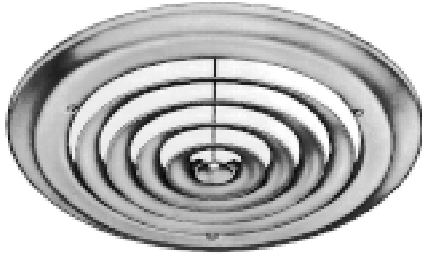

HART & COOLEY CEILING GRILLES & REGISTERS

16 Ceiling Diffuser