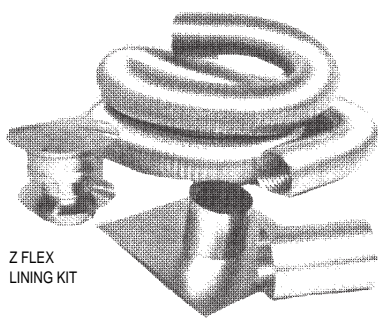

ALUMINUM & STAINLESS CHIMNEY LINERS

CHIMNEY LINER & ACCESSORIES

Z-FLEX ALUMINUM CHIMNEY LINING SYSTEM

(For Gas Appliances Only)

DESCRIPTION	Unit	Qty.	Price
4" x 35' Z-Flex Kit	Each	1	
5" x 35' Z-Flex Kit	Each	1	
6" x 35' Z-Flex Kit	Each	1	
7" x 35' Z-Flex Kit	Each	1	
8" x 35' Z-Flex Kit	Each	1	

4" Z-Flex Aluminum Coupling	Each	1	
5" Z-Flex Aluminum Coupling	Each	1	
6" Z-Flex Aluminum Coupling	Each	1	
7" Z-Flex Aluminum Coupling	Each	1	
8" Z-Flex Aluminum Coupling	Each	1	

4" Z-Flex to B-Vent Adapter	Each	1	
5" Z-Flex to B-Vent Adapter	Each	1	
6" Z-Flex to B-Vent Adapter	Each	1	
7" Z-Flex to B-Vent Adapter	Each	1	
8" Z-Flex to B-Vent Adapter	Each	1	

ALUMINUM CHIMNEY LINER & ACCESSORIES

(For Gas Appliances Only)

DESCRIPTION	Unit	Qty.	Price
BUTTONLOCK PIPE - 3' Joints			
5" Aluminum Chimney Liner 3'Jt	Ft.	1	
	Ctn.	30	
6" Aluminum Chimney Liner 3'Jt	Ft.	1	
	Ctn.	30	
7" Aluminum Chimney Liner 3'Jt	Ft.	1	
	Ctn.	30	
8" Aluminum Chimney Liner 3'Jt	Ft.	1	
	Ctn.	30	