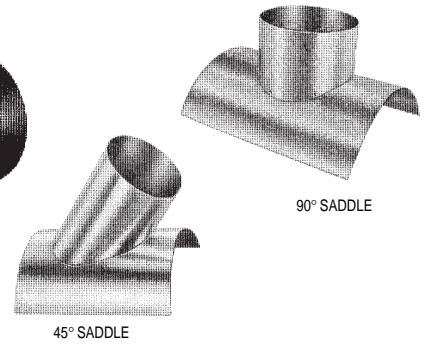

ALUMINUM & STAINLESS CHIMNEY LINERS

CHIMNEY LINER & ACCESSORIES

Z-FLEX ALUMINUM CHIMNEY LINING SYSTEM

(For Gas Appliances Only)

DESCRIPTION	Unit	Qty.	Price
4" x 35' Z-Flex Kit	Each	1	
5" x 35' Z-Flex Kit	Each	1	
6" x 35' Z-Flex Kit	Each	1	
7" x 35' Z-Flex Kit	Each	1	
8" x 35' Z-Flex Kit	Each	1	

4" Z-Flex Aluminum Coupling	Each	1	
5" Z-Flex Aluminum Coupling	Each	1	
6" Z-Flex Aluminum Coupling	Each	1	
7" Z-Flex Aluminum Coupling	Each	1	
8" Z-Flex Aluminum Coupling	Each	1	

4" Z-Flex to B-Vent Adapter	Each	1	
5" Z-Flex to B-Vent Adapter	Each	1	
6" Z-Flex to B-Vent Adapter	Each	1	
7" Z-Flex to B-Vent Adapter	Each	1	
8" Z-Flex to B-Vent Adapter	Each	1	