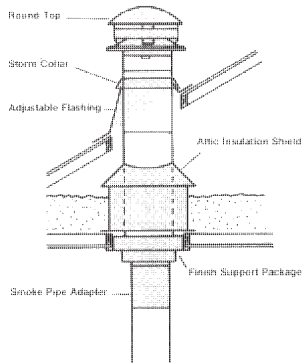

METALVENT & METALBESTOS ALL FUEL

METALVENT ALL FUEL PIPE AND FITTINGS

Class A Chimney - DISCONTINUED
 Model GTD Galv. Steel Outer - All Stainless Inner Chimney
 Double Wall Insulated - Inside Pipe Diameter - 6" or 8"
 CLOSEOUT

DESCRIPTION	Unit	Qty.	Price
6GTDP18 All Fuel Pipe	Each	1	
6GTDP9 All Fuel Pipe	Each	1	

METALBESTOS ALL FUEL PIPE AND FITTINGS

Class A Chimney - DISCONTINUED

DESCRIPTION	Unit	Qty.	Price
7" SS All-Fuel Pipe 36" Jt.	Each	1	
7" SS All-Fuel Pipe 18" Jt.	Each	1	
7" SS All-Fuel Tee & Cap	Each	1	
8" SS All-Fuel Tee & Cap	Each	1	
6" SS All-Fuel 15 Degree Elbow	Each	1	
8" SS All-Fuel Ceiling Support	Each	1	
7" SS All-Fuel Wall Support	Each	1	
8" SS All-Fuel Wall Support	Each	1	
6" SS All-Fuel Roof Support	Each	1	
7" SS All-Fuel Roof Support	Each	1	
8" SS All-Fuel Roof Support	Each	1	
8" SS All-Fuel Joist Shield	Each	1	
6" SS All-Fuel Locking Band	Each	1	
7" SS All-Fuel Locking Band	Each	1	
8" SS All-Fuel Locking Band	Each	1	
6" SS All-Fuel Wall Band	Each	1	
7" SS All-Fuel Wall Band	Each	1	
8" SS All-Fuel Wall Band	Each	1	
7" SS All-Fuel Smoke Pipe Adpt	Each	1	
18" SS All-Fuel Finish Support	Each	1	
8" SS All-Fuel Trim Collar	Each	1	