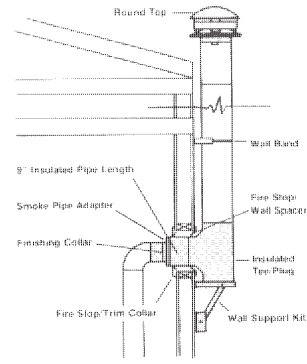

METALVENT & METALBESTOS ALL FUEL

METALVENT ALL FUEL PIPE AND FITTINGS

Class A Chimney - DISCONTINUED
 Model GTD Galv. Steel Outer - All Stainless Inner Chimney
 Double Wall Insulated - Inside Pipe Diameter - 6" or 8"
 CLOSEOUT

DESCRIPTION	Unit	Qty.	Price
6GTDP18 All Fuel Pipe	Each	1	
6GTDP9 All Fuel Pipe	Each	1	

METALBESTOS ALL FUEL PIPE AND FITTINGS

Class A Chimney - DISCONTINUED

DESCRIPTION	Unit	Qty.	Price
7" SS All-Fuel Pipe 36" Jt.	Each	1	
7" SS All-Fuel Pipe 18" Jt.	Each	1	
7" SS All-Fuel Tee & Cap	Each	1	
8" SS All-Fuel Tee & Cap	Each	1	
6" SS All-Fuel 15 Degree Elbow	Each	1	
8" SS All-Fuel Ceiling Support	Each	1	
7" SS All-Fuel Wall Support	Each	1	
8" SS All-Fuel Wall Support	Each	1	
6" SS All-Fuel Roof Support	Each	1	
7" SS All-Fuel Roof Support	Each	1	
8" SS All-Fuel Roof Support	Each	1	
8" SS All-Fuel Joist Shield	Each	1	
6" SS All-Fuel Locking Band	Each	1	
7" SS All-Fuel Locking Band	Each	1	
8" SS All-Fuel Locking Band	Each	1	
6" SS All-Fuel Wall Band	Each	1	
7" SS All-Fuel Wall Band	Each	1	
8" SS All-Fuel Wall Band	Each	1	
7" SS All-Fuel Smoke Pipe Adpt	Each	1	
18" SS All-Fuel Finish Support	Each	1	
8" SS All-Fuel Trim Collar	Each	1	