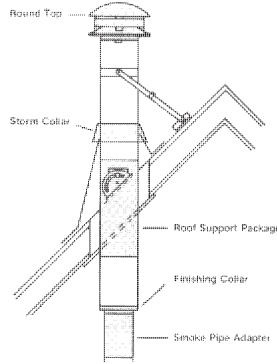

METALVENT & METALBESTOS ALL FUEL

METALVENT ALL FUEL PIPE AND FITTINGS

Class A Chimney - DISCONTINUED
 Model GTD Galv. Steel Outer - All Stainless Inner Chimney
 Double Wall Insulated - Inside Pipe Diameter - 6" or 8"
 CLOSEOUT

DESCRIPTION	Unit	Qty.	Price
6GTDP18 All Fuel Pipe	Each	1	
6GTDP9 All Fuel Pipe	Each	1	

METALBESTOS ALL FUEL PIPE AND FITTINGS

Class A Chimney - DISCONTINUED

DESCRIPTION	Unit	Qty.	Price
7" SS All-Fuel Pipe 36" Jt.	Each	1	
7" SS All-Fuel Pipe 18" Jt.	Each	1	
7" SS All-Fuel Tee & Cap	Each	1	
8" SS All-Fuel Tee & Cap	Each	1	
6" SS All-Fuel 15 Degree Elbow	Each	1	
8" SS All-Fuel Ceiling Support	Each	1	
7" SS All-Fuel Wall Support	Each	1	
8" SS All-Fuel Wall Support	Each	1	
6" SS All-Fuel Roof Support	Each	1	
7" SS All-Fuel Roof Support	Each	1	
8" SS All-Fuel Roof Support	Each	1	
8" SS All-Fuel Joist Shield	Each	1	
6" SS All-Fuel Locking Band	Each	1	
7" SS All-Fuel Locking Band	Each	1	
8" SS All-Fuel Locking Band	Each	1	
6" SS All-Fuel Wall Band	Each	1	
7" SS All-Fuel Wall Band	Each	1	
8" SS All-Fuel Wall Band	Each	1	
7" SS All-Fuel Smoke Pipe Adpt	Each	1	
18" SS All-Fuel Finish Support	Each	1	
8" SS All-Fuel Trim Collar	Each	1	