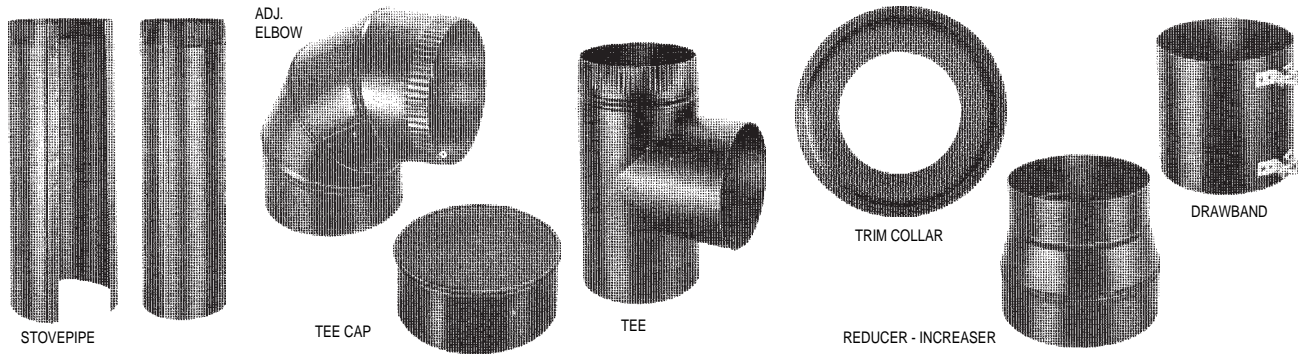

STOVE PIPE & ACCESSORIES

STOVEPIPE AND ACCESSORIES

DESCRIPTION	Unit	Qty.	Price
BLACK 24 GA. PIPE			
6" 24 Ga. Black Stove Pipe 2'Jt	Ft.	1	
7" 24 Ga. Black Stove Pipe 2'Jt	Ft.	1	
8" 24 Ga. Black Stove Pipe 2'Jt	Ft.	1	
BLACK 24 GA. 4 PC. ADJ. ELBOWS			
6" 24 Ga. Black S.P. Elbow	Each	1	
7" 24 Ga. Black S.P. Elbow	Each	1	
8" 24 Ga. Black S.P. Elbow	Each	1	
BLACK 24 GA. TRIM COLLARS			
6" 24 Ga. Black Trim Collar	Each	1	
7" 24 Ga. Black Trim Collar	Each	1	
8" 24 Ga. Black Trim Collar	Each	1	
BLACK 24 GA. INCREASERS			
6" To 7" Black In increaser	Each	1	
6" To 8" Black In increaser	Each	1	
7" To 8" Black In increaser	Each	1	
BLACK 24 GA. "T" JOINTS			
6" 24 Ga. Black Tee Joint	Each	1	
7" 24 Ga. Black Tee Joint	Each	1	
8" 24 Ga. Black Tee Joint	Each	1	
BLACK T CAPS			
6" 24 Ga. Black Tee Cap	Each	1	
7" 24 Ga. Black Tee Cap	Each	1	
8" 24 Ga. Black Tee Cap	Each	1	
BLACK DRAW BANDS			
6" 24 Ga. Black Drawband	Each	1	
7" 24 Ga. Black Drawband	Each	1	
8" 24 Ga. Black Drawband	Each	1	

BLUED STOVE PIPE ELBOWS

(CLOSEOUT ALL ITEMS) - Subject to Prior Sale

BLUED 28 GA. CORRUGATED ELBOWS

3" 28 Ga. Blued Corrg. Elbow	Each	1
5" 28 Ga. Blued Corrg. Elbow	Each	1

BLUED 28 GA. 4 PC. ADJ. ELBOWS

3" 28 Ga. Blued 4Pc. Adj. Elbow	Each	1
7" 28 Ga. Blued 4Pc. Adj. Elbow	Each	1

BLACK BEAUTY 24 GA. STOVEPIPE

8" 24 Ga. Black Beauty - 2' Jt	Ft.	1
--------------------------------	-----	---

28 GA. GALV. CORRUGATED STOVE PIPE ELBOWS

6" 28 Ga. Galv. Corrg. Elbow	Ea.	1
------------------------------	-----	---