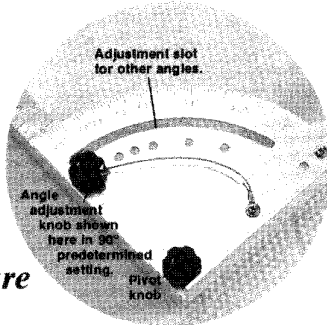

MALCO FASGROOVE FIBERGLAS DUCT TOOLS

FasGroov™

DEVELOPED WITH THE END USER IN MIND

Molded handles fit angle of grip, reduce arm and hand fatigue.

Easy turn-the-knob blade height adjustment compensates for thickness variations in standard 1" board.

FGS Square

Single blade knives:

Use this point to cut fiberglass without tearing ductboard skin.

Single blade FasGroov Knives are safer to use and also feature comfortable molded handles. Male and Female Shiplap Knives can be used on closed duct sections. The FasGroov Duct Knife features a rounded scoring point to remove fiberglass from staple flap without tearing skin.