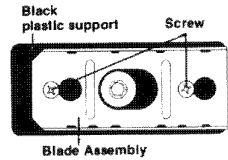

MALCO FASGROOVE FIBERGLAS DUCT TOOLS

FasGroov™

DEVELOPED WITH THE END USER IN MIND

Molded handles fit angle of grip, reduce arm and hand fatigue.

Easy turn-the-knob blade height adjustment compensates for thickness variations in standard 1" board.

FGS Square

Single blade knives:

Use this point to cut fiberglass without tearing ductboard skin.

Single blade FasGroov Knives are safer to use and also feature comfortable molded handles. Male and Female Shiplap Knives can be used on closed duct sections. The FasGroov Duct Knife features a rounded scoring point to remove fiberglass from staple flap without tearing skin.

FasGroov Tool identification incorporates both the numbering system of fabrication machines and the traditional hand tool color coding system. FasGroov Tools are available for both shiplap and vee-groove fabrication methods.

U.S. PATENT PENDING

Blades remove without removing screws.

For right or left hand use:

Right hand orientation of kits is easily changed by converting #5 Tool and FasGroov Square for left hand fabrication.