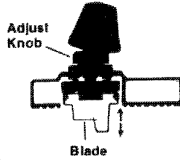

MALCO FASGROOVE FIBERGLAS DUCT TOOLS

FasGroov™

DEVELOPED WITH THE END USER IN MIND

Molded handles fit angle of grip, reduce arm and hand fatigue.

Easy turn-the-knob blade height adjustment compensates for thickness variations in standard 1" board.

FGS Square

Single blade knives:

Use this point to cut fiberglass without tearing ductboard skin.

Single blade FasGroov Knives are safer to use and also feature comfortable molded handles. Male and Female Shiplap Knives can be used on closed duct sections. The FasGroov Duct Knife features a rounded scoring point to remove fiberglass from staple flap without tearing skin.

FasGroov Tool identification incorporates both the numbering system of fabrication machines and the traditional hand tool color coding system. FasGroov Tools are available for both shiplap and vee-groove fabrication methods.

U.S. PATENT PENDING

Blades remove without removing screws.

For right or left hand use:

Right hand orientation of kits is easily changed by converting #5 Tool and FasGroov Square for left hand fabrication.