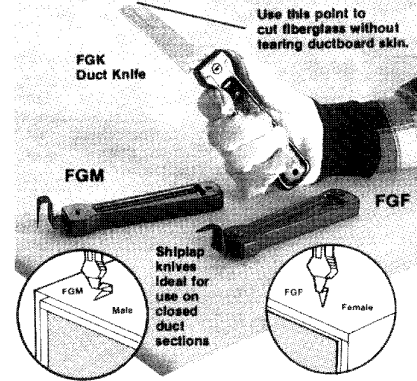

MALCO FASGROOVE FIBERGLAS DUCT TOOLS

FasGroov™

DEVELOPED WITH THE END USER IN MIND

Molded handles fit angle of grip, reduce arm and hand fatigue.

Easy turn-the-knob blade height adjustment compensates for thickness variations in standard 1" board.

FGS Square

Single blade knives:

Use this point to cut fiberglass without tearing ductboard skin.

Single blade FasGroov Knives are safer to use and also feature comfortable molded handles. Male and Female Shiplap Knives can be used on closed duct sections. The FasGroov Duct Knife features a rounded scoring point to remove fiberglass from staple flap without tearing skin.

U.S. PATENT PENDING

Blades remove without removing screws.

For right or left hand use:

Right hand orientation of kits is easily changed by converting #5 Tool and FasGroov Square for left hand fabrication.