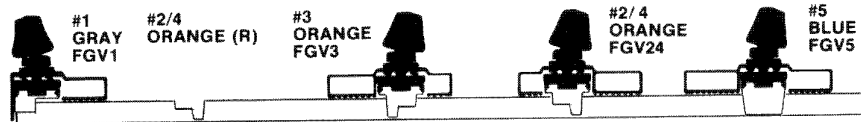

U.S. PATENT PENDING

Blades remove without removing screws.

For right or left hand use:

Right hand orientation of kits is easily changed by converting #5 Tool and FasGroov Square for left hand fabrication.

Extruded, anodized, aluminum body is durable and lightweight. Grooved surface on sled bottom facilitates easy sliding.

FasGroov Kits

SHIPLAP KIT #FGSLK

Kit consists of the following:

FGV1	#1 Tool	FGK	Duct Knife
FGV24	#2/4 Tool	FGM	Male Shiplap Knife
FGV3	#3 Tool	FGF	Female Shiplap Knife
FGV5	#5 Tool	FGC	Tool Case
FGV6	#6 Tool	SL5300	Manual
FGS	Square		